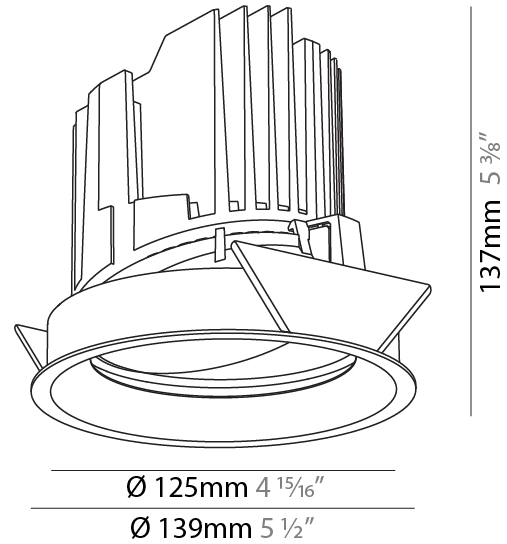

#### PHYSICAL

Shape: Round  
 Diameter (mm): 139  
 Diameter (in): 5 1/2  
 Height (mm): 137  
 Height (in): 5 3/8  
 Ceiling Thickness (mm): 10 / 12.5 / 15  
 Ceiling Thickness (in): 3/8 or 1/2 or 9/16  
 Min. Recessing Depth (mm): 150  
 Min. Recessing Depth (in): 5 7/8  
 Light Distribution: Adjustable / Downlight  
 Weight (kg): 0.836  
 Weight (lbs): 1.84  
 Fixture Finish: SSR / BKV / CWI / CRY / HAB / UFT / ITA / RUA / FTG / MYG / LOD / PUS / FRO / FUP / KIA / POP / BLS / SPG / MEY / GOH / GUM / CHC / COM / ABZ / JAG / OBR / MOS / ROR  
 Fixture Material: Aluminum Die Cast  
 Cut-out Measurements: 130mm / 5 1/8"

### PHYSICAL

Shape: Round  
 Diameter (mm): 139  
 Diameter (in): 5 1/2  
 Height (mm): 137  
 Height (in): 5 3/8  
 Ceiling Thickness (mm): 10 / 12.5 / 15  
 Ceiling Thickness (in): 3/8 or 1/2 or 9/16  
 Min. Recessing Depth (mm): 150  
 Min. Recessing Depth (in): 5 7/8  
 Light Distribution: Adjustable / Downlight  
 Weight (kg): 0.853  
 Weight (lbs): 1.88  
 Fixture Finish: SSR / BKV / CWI / CRY / HAB / UFT / ITA / RUA / FTG / MYG / LOD / PUS / FRO / FUP / KIA / POP / BLS / SPG / MEY / GOH / GUM / CHC / COM / ABZ / JAG / OBR / MOS / ROR  
 Fixture Material: Aluminum Die Cast  
 Cut-out Measurements: 130mm / 5 1/8"

### OPTICAL

Reflector: 10 / 18 / 36  
 Adjustability: Rotational 355°, Tilt 30°

### RATINGS AND CERTIFICATIONS

Certified By: Certified for North American Standards  
 IP rating: IP54

					
130mm 5 1/8"	150mm 5 7/8"	10   15mm 3/8"   9/16"	30°	355°	

A