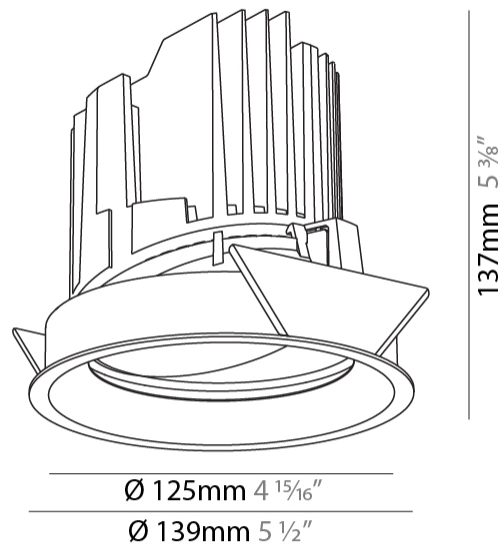

ELECTRICAL

Lamp Type: LED (Zhaga Standard)
Input Wattage (W): 28
Total Output Wattage (W): 26.4
Dimming: Tri-Mode (Non-Dimming and Phase Dimming (120Vac only) and 0-10V Dimming)
Driver Included: No
Driver Location: Recessed Housing
Driver Type: Constant Current - Universal
Driver Class: Class 2
Housing: See components
Input Voltage (V): 120 - 277
Constant Current (MA): 700

LED

Number of LEDs: 1
Color Temperature (°K): 2700 / 3000 / 3500 / 4000
Max. Delivered Lumen (lm): 2191 / 2280 / 2415 / 2164
Nominal Lumen (lm): 2909 / 3028 / 3208 / 3273
CRI: >90 CRI
Efficiency (%): 63.10%
Lamp Life (hrs): 50000

OPTICAL

Reflector°: 18 / 38
Optic°: Lens Pack - No Lens / Linear Spread Lens / Honeycomb / Spread Lens
Adjustability: Rotational 355°; Tilt 30°

RATINGS AND CERTIFICATIONS

Certified By: Certified for North American Standards
IP rating: IP20
Zaneen Group Inc. © 2024, T 1800-388-3382, F 416-247-9319, www.zaneen.com